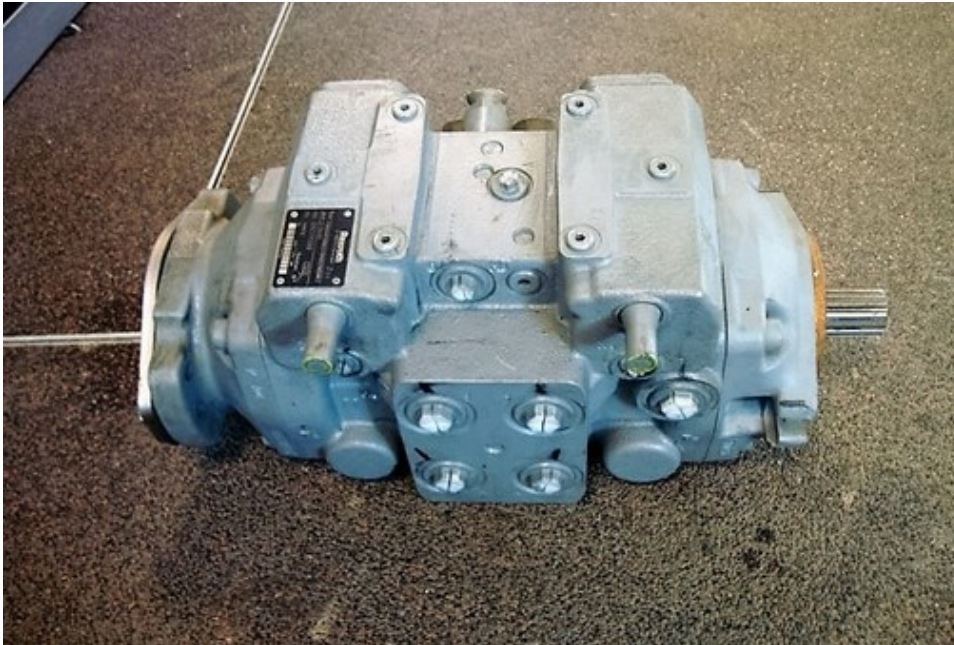

MAX MACHINERY

GLOBAL TRADER OF HEAVY EQUIPMENT

REXROTH A22VG045HT1006M1/40B - R15

YEAR: 2012
SERIAL NR: SN : 42709009
HOURS: NEW / UNUSED
WEIGHT: 40 Kg

PRICE: EUR 2450

Yard-address

Max Machinery Equipment
Dolderweg 44, 8331 LL
Steenwijk, The Netherlands