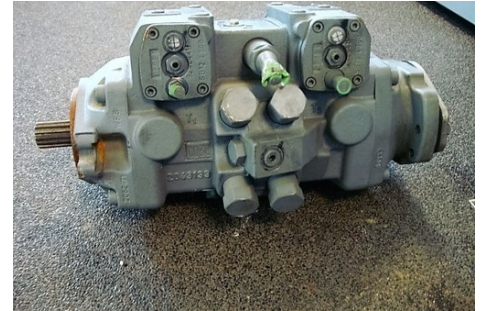

MAX MACHINERY

GLOBAL TRADER OF HEAVY EQUIPMENT

REXROTH A22VG045HT1006M1/40B - R15

YEAR: 2012
SERIAL NR: SN : 42709009
HOURS: NEW / UNUSED
WEIGHT: 40 Kg

PRICE: EUR 2450

Yard-address

Max Machinery Equipment
Dolderweg 44, 8331 LL
Steenwijk, The Netherlands