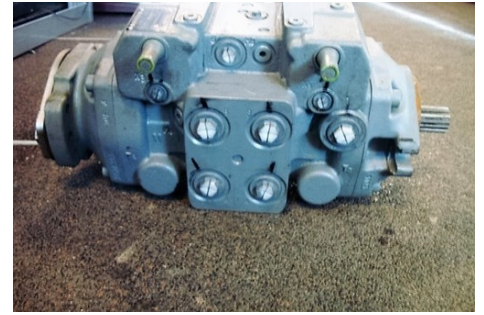

MAX MACHINERY

GLOBAL TRADER OF HEAVY EQUIPMENT

REXROTH A22VG045HT1006M1/40B - R15

YEAR: 2012
SERIAL NR: SN : 42709009
HOURS: NEW / UNUSED
WEIGHT: 40 Kg

PRICE: EUR 2450

Yard-address

Max Machinery Equipment
Dolderweg 44, 8331 LL
Steenwijk, The Netherlands