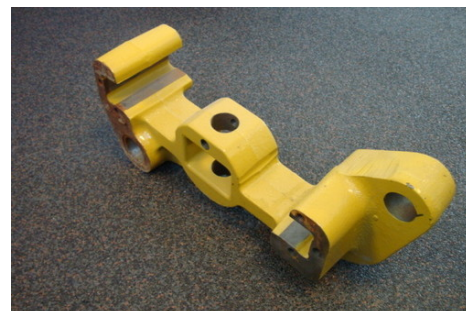

MAX MACHINERY

GLOBAL TRADER OF HEAVY EQUIPMENT

CATERPILLAR 140 / 160 / 163 / 12H / 14H

YEAR: 2006

SERIAL NR:

HOURS: NEW / UNUSED

WEIGHT:

PRICE: EUR 1100