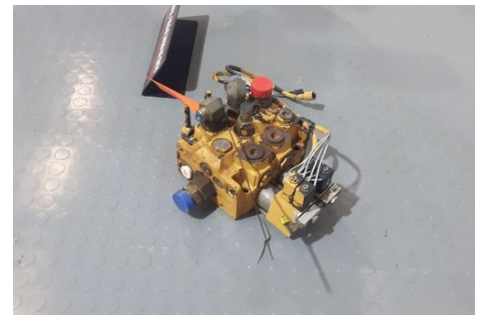

MAX MACHINERY

GLOBAL TRADER OF HEAVY EQUIPMENT

CAT DUMP TRUCK

YEAR:

SERIAL NR:

HOURS: USED

WEIGHT:

PRICE: On Demand