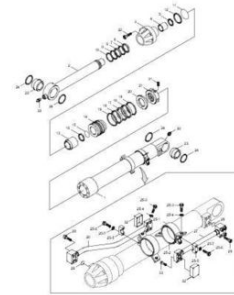

## HYUNDAI R450LC-7 & 7A BUCKET CYLINDER

YEAR:

SERIAL NR: PART No : 31Y1-24640

HOURS: NEW / UNUSED

WEIGHT: 324 Kg

**PRICE: EUR 3200**