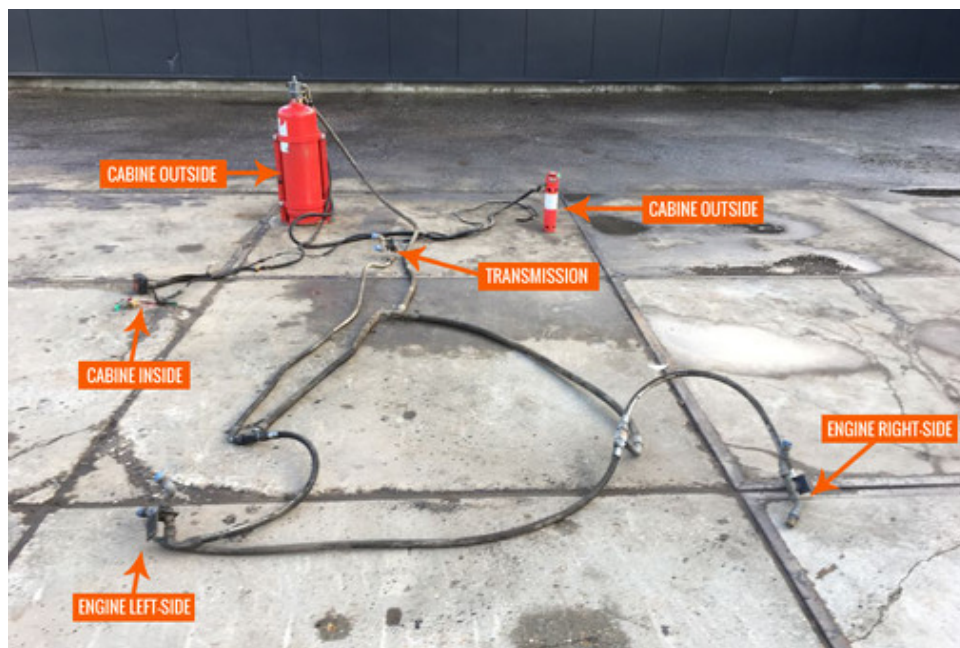

MAX MACHINERY

GLOBAL TRADER OF HEAVY EQUIPMENT

AMEREX V50ABC

YEAR: 2012

SERIAL NR:

HOURS:

WEIGHT:

PRICE: EUR 1250