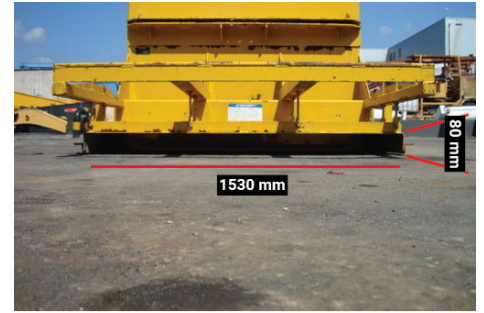

MAX MACHINERY

GLOBAL TRADER OF HEAVY EQUIPMENT

GOMACO 1530 MM X 80 MM SIDEWALK MOLD

YEAR:

SERIAL NR:

HOURS: 1 x USED

WEIGHT:

PRICE: EUR 3500