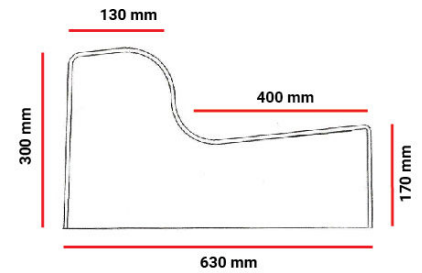

MAX MACHINERY

GLOBAL TRADER OF HEAVY EQUIPMENT

GOMACO GOMACO BARRIER MOLD 630MMX300MM

YEAR:

SERIAL NR:

HOURS: USED

WEIGHT:

PRICE: EUR 3750