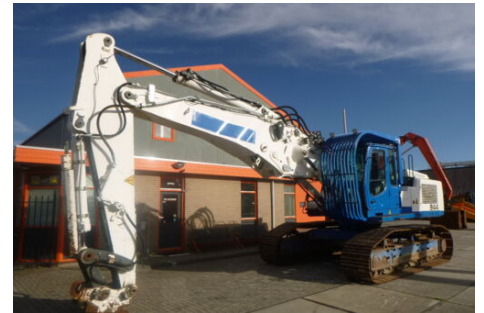

MAX MACHINERY

GLOBAL TRADER OF HEAVY EQUIPMENT

LIEBHERR R944C V

YEAR: 2013
SERIAL NR: WLHZ0792T2C03xxxxxxx
HOURS: 11500 h
WEIGHT: 55000 kg

PRICE:

Yard-address

Max Machinery Equipment
Dolderweg 44, 8331 LL
Steenwijk, The Netherlands