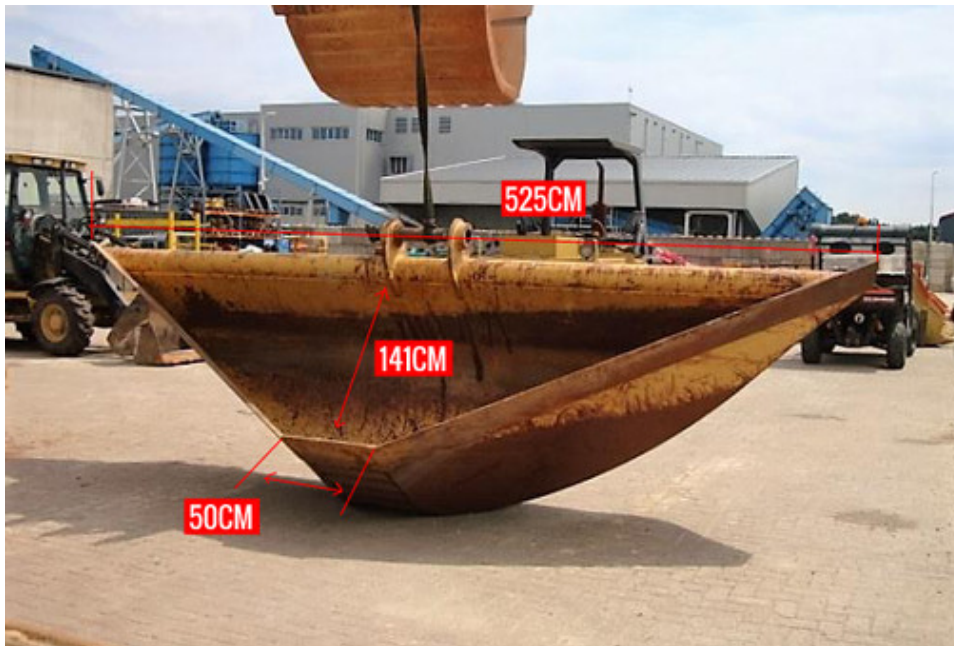

MAX MACHINERY

GLOBAL TRADER OF HEAVY EQUIPMENT

CAT 5250 MM-PIN $\tilde{\sim}$ 80 MM

YEAR: 2010

SERIAL NR:

HOURS: USED

WEIGHT:

PRICE: EUR 5750