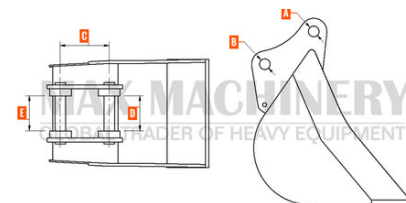

MAX MACHINERY

GLOBAL TRADER OF HEAVY EQUIPMENT

A	∅ 80 MM
B	∅ 80 MM
C	430 MM
D	310 MM
E	310 MM

MAX MACHINERY
GLOBAL TRADER OF HEAVY EQUIPMENT

BKT 1160MM-PIN ã~ 80 MM

YEAR: 2014
SERIAL NR: REF. 754
HOURS: NEW / UNUSED
WEIGHT: