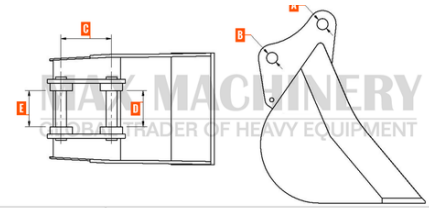

MAX MACHINERY

GLOBAL TRADER OF HEAVY EQUIPMENT

A \varnothing 70MM
B \varnothing 70MM
C 410MM
D 310MM
E 210MM

MAX MACHINERY
GLOBAL TRADER OF HEAVY EQUIPMENT

GEITH 800 MM - PIN \varnothing 70 MM

YEAR:

SERIAL NR: