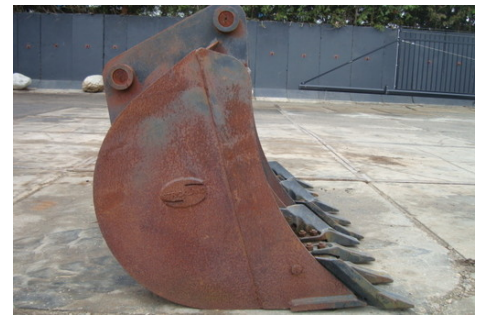

MAX MACHINERY

GLOBAL TRADER OF HEAVY EQUIPMENT

STRICKLAND JCB 3CX /4CX

YEAR: 2011

SERIAL NR:

HOURS: NEW / UNUSED

WEIGHT:

PRICE: EUR 465 - EUR 550