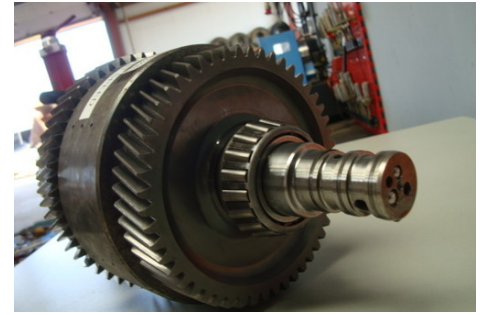

MAX MACHINERY

GLOBAL TRADER OF HEAVY EQUIPMENT

VOLVO L150E HYDRAULIC CLUTCH FORWARD 1ST G

YEAR: 2002
SERIAL NR: Part No :VOE11145394
HOURS: USED
WEIGHT:

PRICE: EUR On Request

Yard-address

Max Machinery Equipment
Dolderweg 44, 8331 LL
Steenwijk, The Netherlands