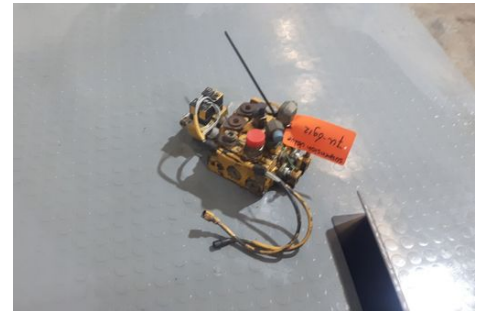

MAX MACHINERY

GLOBAL TRADER OF HEAVY EQUIPMENT

CAT DUMP TRUCK

YEAR:

SERIAL NR:

HOURS: USED

WEIGHT:

PRICE: On Demand