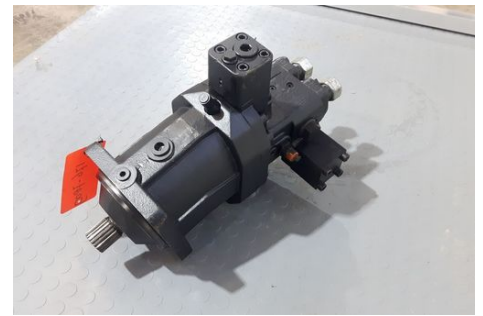

MAX MACHINERY

GLOBAL TRADER OF HEAVY EQUIPMENT

CAT WHEEL EXCAVATOR

YEAR:

SERIAL NR:

HOURS: USED

WEIGHT:

PRICE: On Demand