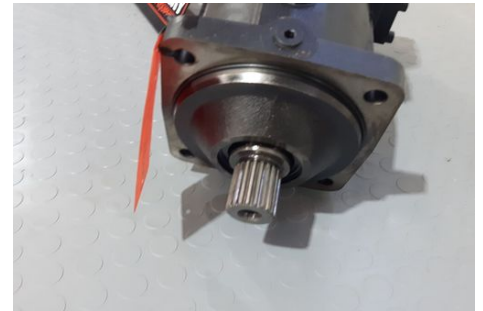

MAX MACHINERY

GLOBAL TRADER OF HEAVY EQUIPMENT

CAT WHEEL EXCAVATOR

YEAR:

SERIAL NR:

HOURS: USED

WEIGHT:

PRICE: On Demand