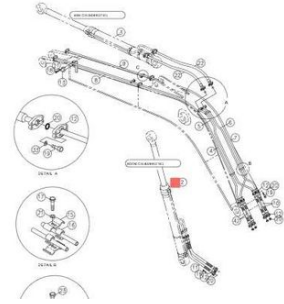

## HYUNDAI R450LC-3 BOOM CYLINDER AS

YEAR:

SERIAL NR: Part No : 31E7-04792

HOURS: NEW / UNUSED

WEIGHT: 372 kg

**PRICE: EUR 3900**