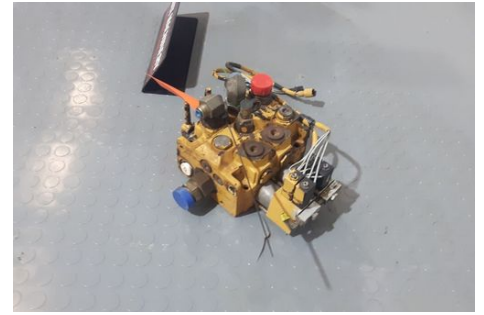

## CAT DUMP TRUCK

YEAR:

SERIAL NR:

HOURS: USED

WEIGHT:

**PRICE: On Demand**