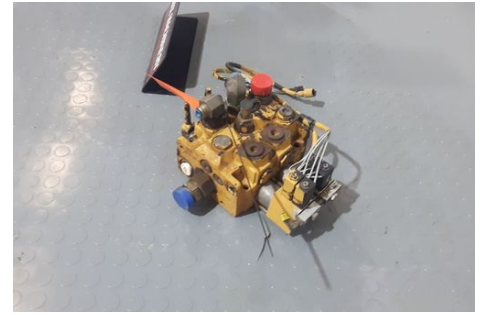

MAX MACHINERY

GLOBAL TRADER OF HEAVY EQUIPMENT

CAT DUMP TRUCK

YEAR:

SERIAL NR:

HOURS: USED

WEIGHT:

PRICE: On Demand