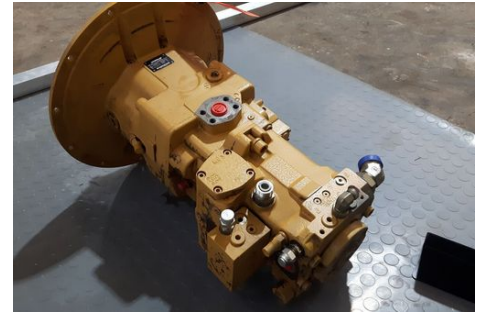

## CAT WHEEL EXCAVATOR

YEAR:

SERIAL NR:

HOURS: USED

WEIGHT:

**PRICE: On Demand**